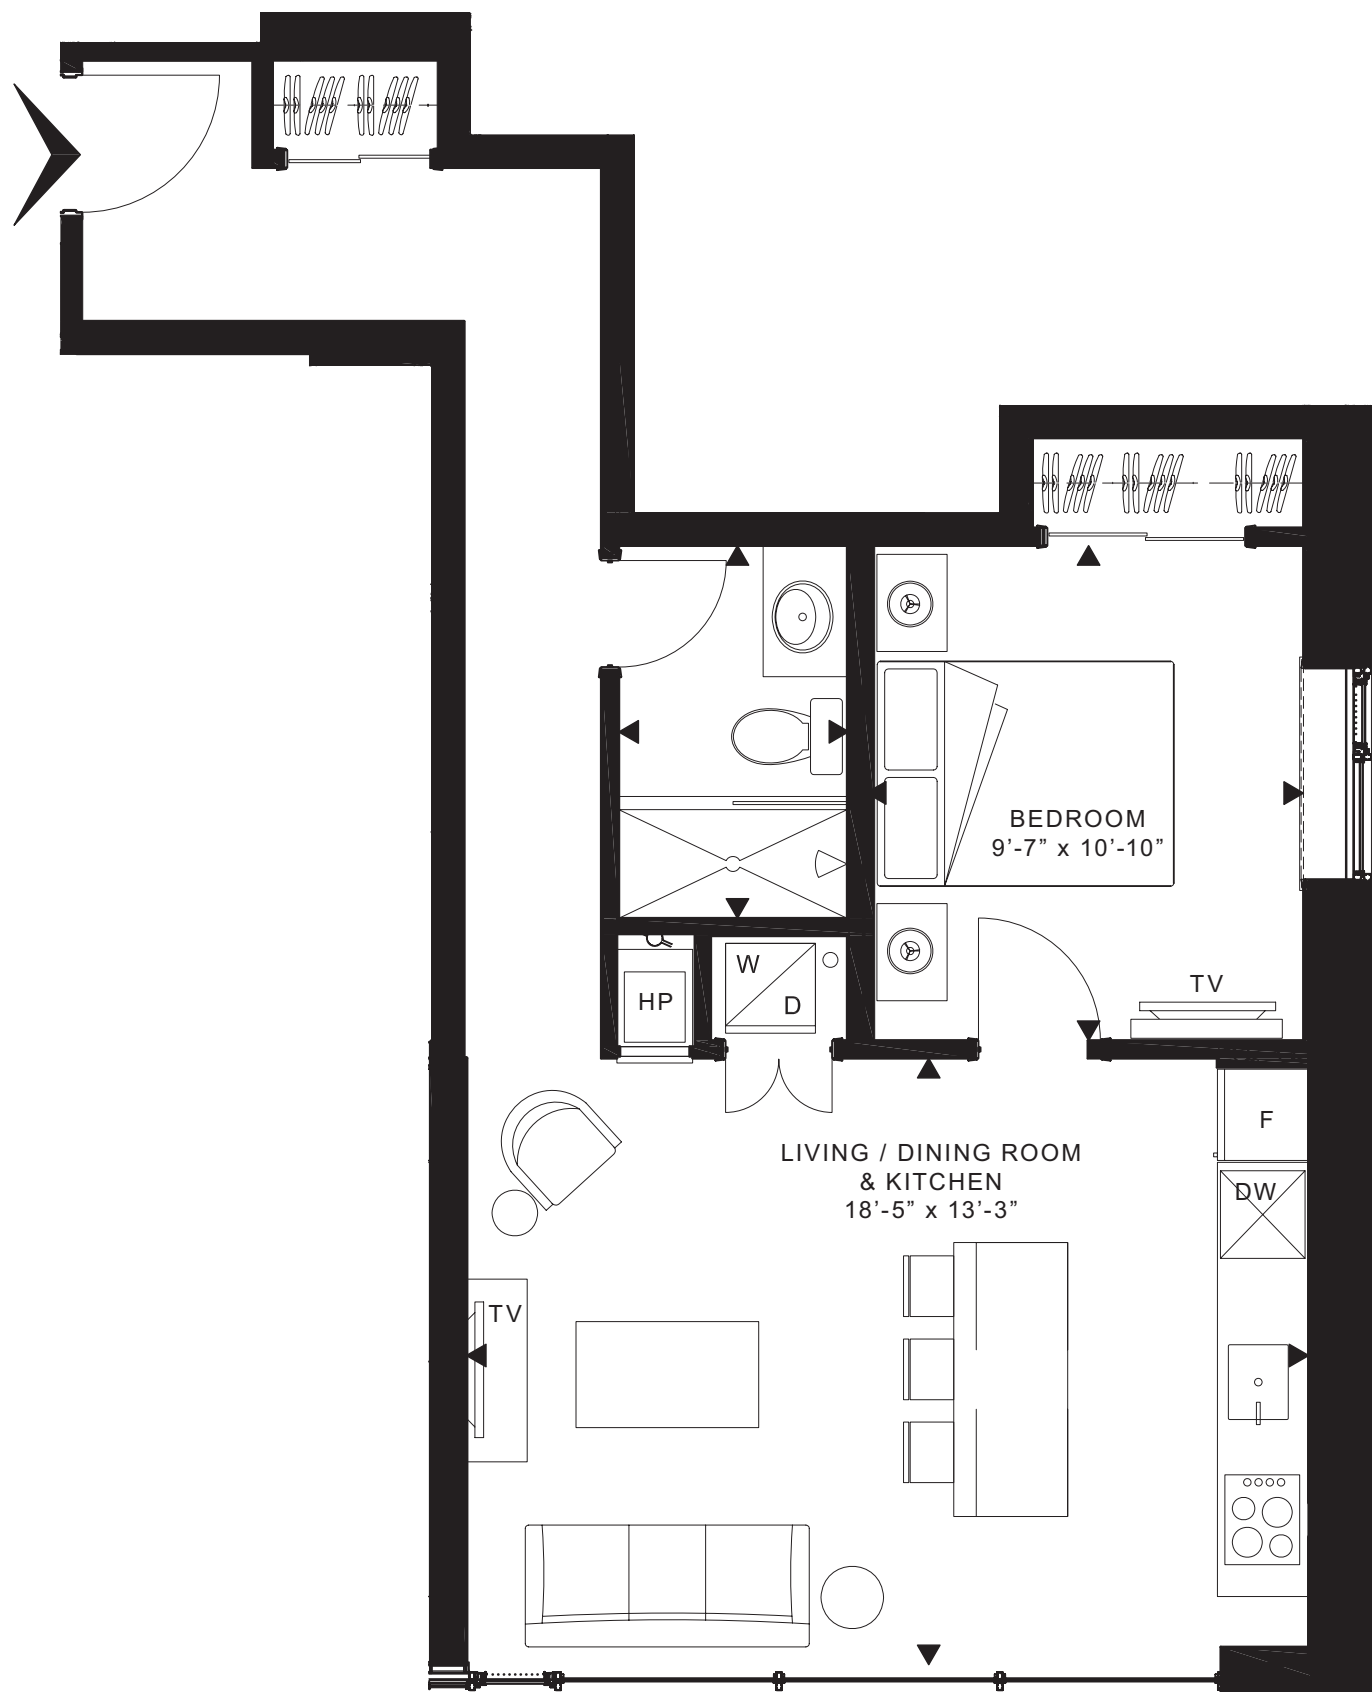

SOHO RESIDENCES

APARTMENT HOTELS

SUITE 711 | I | 620 SQ.FT.

1 BEDROOM

LISGAR ST.

300 LISGAR ST, OTTAWA, ON K2P 0E2 • SOHORESIDENCES.CA

MASTERCRAFT STARWOOD
Investment Builders Since 1951

S O H O
L I S G A R

Dimensions shown on this plan are approximate. Furniture is displayed for illustration purposes only. Balcony and terrace dimensions may vary. E&OE. April 2020.

▲ N