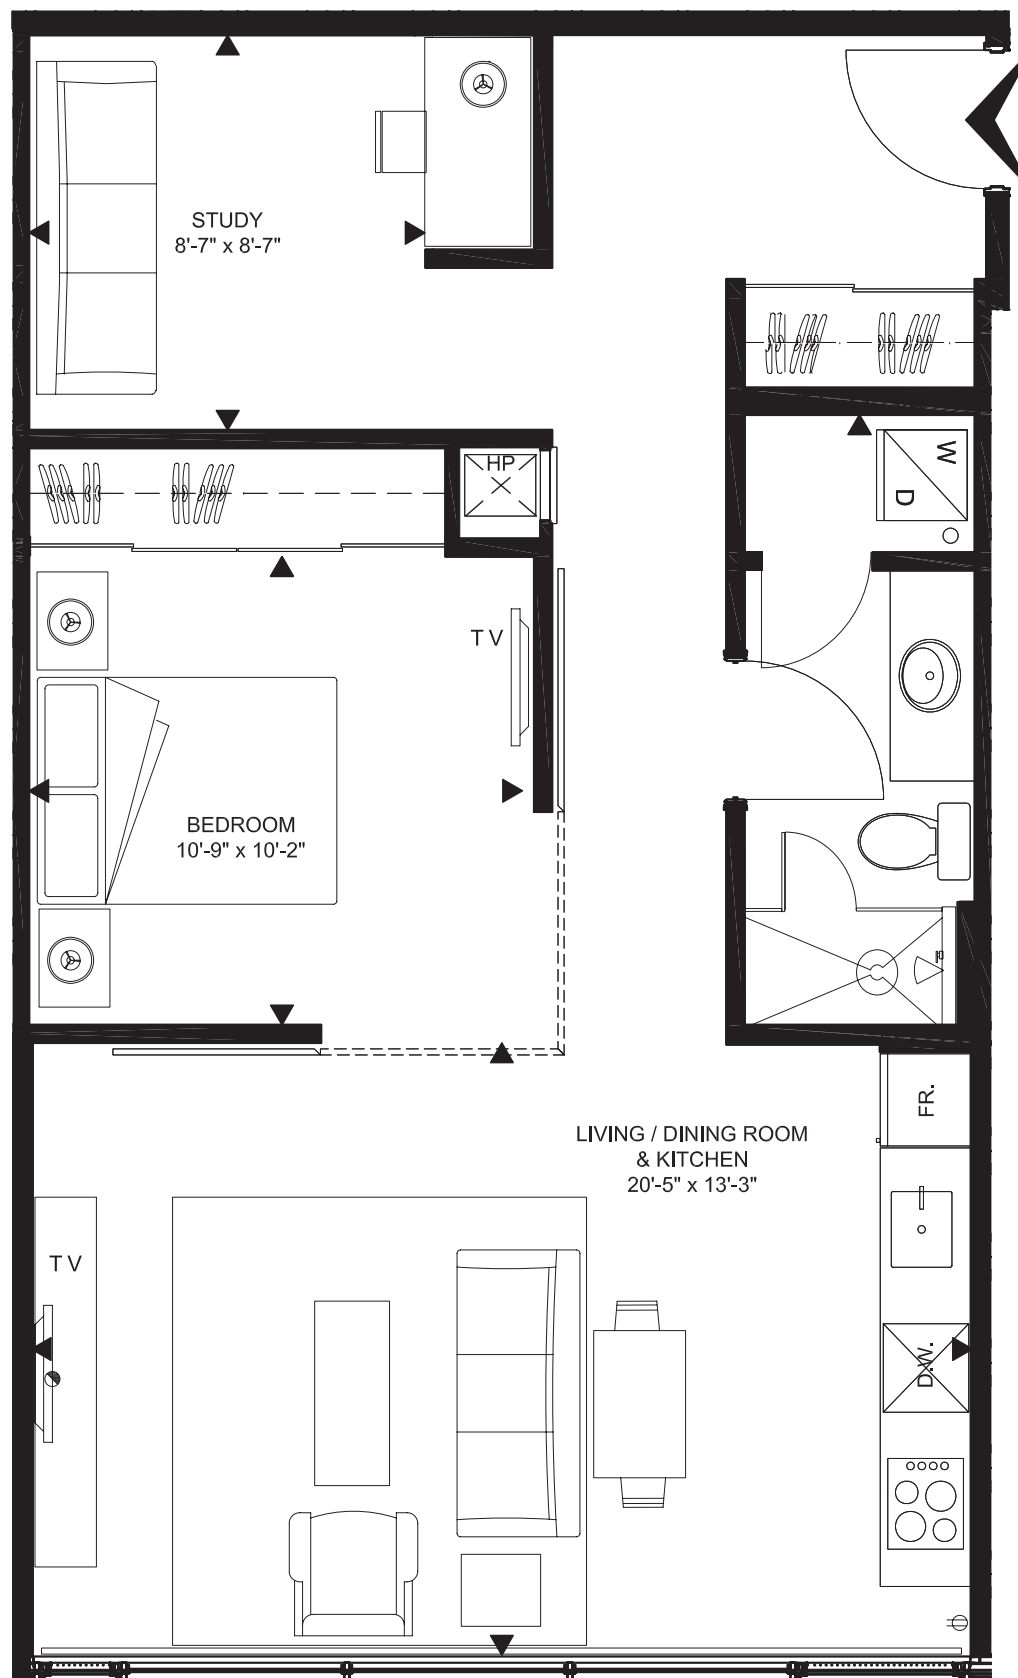

SOHO RESIDENCES

APARTMENT HOTELS

SUITE 213 | F2 | 777 SQ.FT.

1 BEDROOM + STUDY

LISGAR ST.

300 LISGAR ST, OTTAWA, ON K2P 0E2 • SOHORESIDENCES.CA

MASTERCRAFT STARWOOD
Investment Builders Since 1951

S O H O
L I S G A R

Dimensions shown on this plan are approximate. Furniture is displayed for illustration purposes only. Balcony and terrace dimensions may vary. E&OE. April 2020.