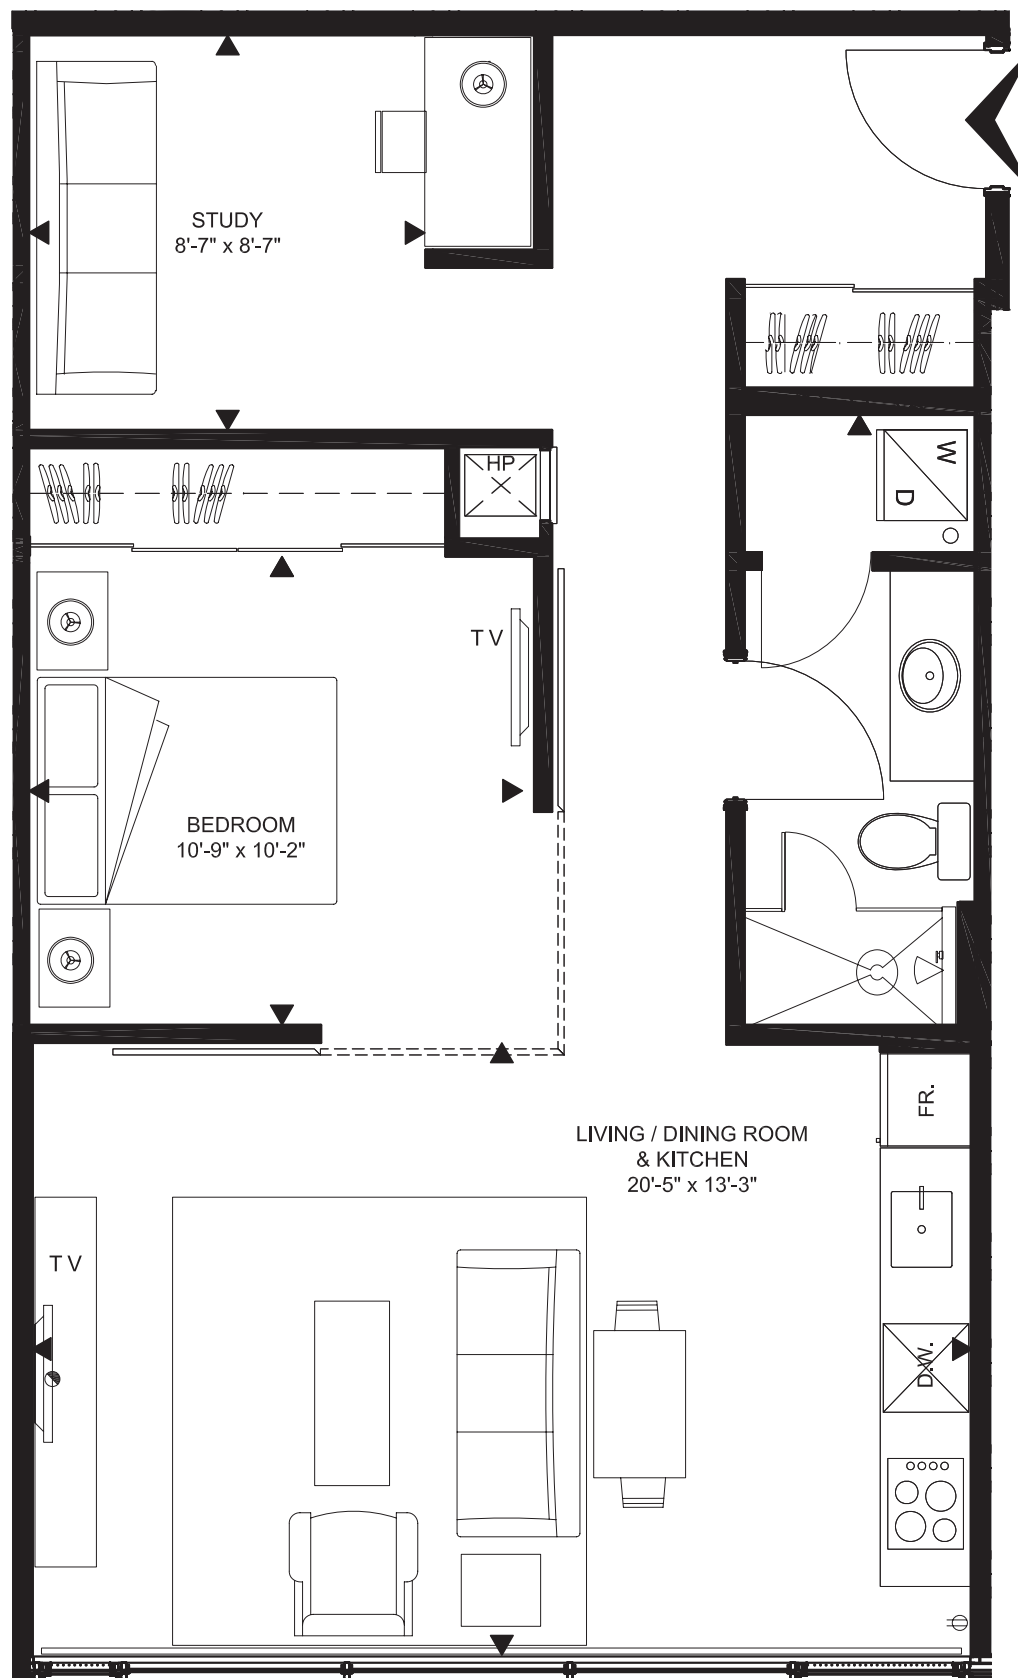

SOHO RESIDENCES

APARTMENT HOTELS

SUITE 1413 | F2 | 777 SQ.FT.

1 BEDROOM + STUDY

LISGAR ST.

300 LISGAR ST, OTTAWA, ON K2P 0E2 • SOHORESIDENCES.CA

MASTERCRAFT STARWOOD
Investment Builders Since 1951

S O H O
L I S G A R

Dimensions shown on this plan are approximate. Furniture is displayed for illustration purposes only. Balcony and terrace dimensions may vary. E&OE. April 2020.